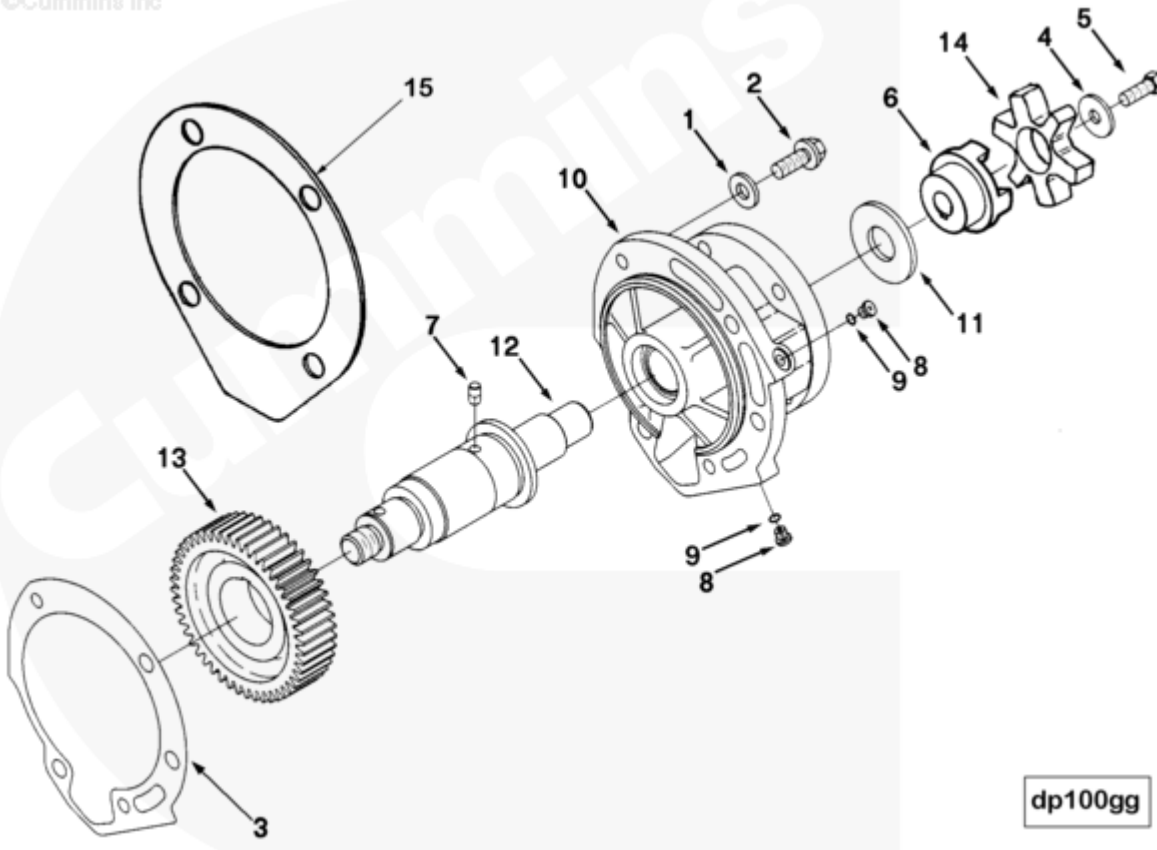

Parts Catalog - Option Detail

Electronic Parts Catalog - Option Detail				
Option	Group	Graphic	Film Card	Date
DP1709-01	09.01	dp100gg	FF	15-OCT-98
Engines	G855, G855 CM558, GTA855 CM558 (CM2358) G101, N14 CELECT, N14 CELECT PLUS, N14 MECHANICAL, NH/NT 855, QSM11 CM876 M101, QSM11 CM876 M102M, QSN14 CM876 N103, QSN14 CM876 N105, QSNT14 CM876 N102			

©Cummins Inc

dp100gg

SMALL | MEDIUM | LARGE

Cart	Ref No	Part Number	Part Description	Required	Remarks
View My Cart					
		DP1709-01	Fuel Pump Drive		Accessory drive and mounting...(More)
					for engines without air
					compressors. Includes HCR
					spur gear and large accessory
					drive shaft.

<input type="checkbox"/>	1	70880	Plain Washer	1	3/8 inch
<input type="checkbox"/>	2	3049670	Captive Washer Cap Screw	5	7/16 - 20 x 1 1/4 inch
<input type="checkbox"/>	3	3076225	Accessory Drive Support Gasket	1	
<input type="checkbox"/>		3088845	Accessory Drive	1	Recon equivalent 3088845 RX
<input type="checkbox"/>	4	170664	Plain Washer	1	3/8 inch
<input type="checkbox"/>	5	3000173	Hexagon Head Cap Screw	1	3/8 - 16 x 1 inch
<input type="checkbox"/>	6	3000175	Jaw Coupling Hub	1	
<input type="checkbox"/>	7	3034438	Groove Pin	1	
<input type="checkbox"/>		3067987	Accessory Drive Housing		
<input type="checkbox"/>	8	3033742	Threaded Plug	2	
<input type="checkbox"/>	9	3034412	O-Ring Seal	2	
	10	3072367	Accessory Drive Support	1	
<input type="checkbox"/>	11	3072316	Plain Washer	1	1 1/32 Inch.
<input type="checkbox"/>	12	3076500	Accessory Drive Shaft	1	
<input type="checkbox"/>	13	3078310	Accessory Drive Gear	1	
<input type="checkbox"/>	14	3046200	Jaw Coupling Spider	1	
<input type="checkbox"/>	15	211031	Accessory Drive Spacer	1	